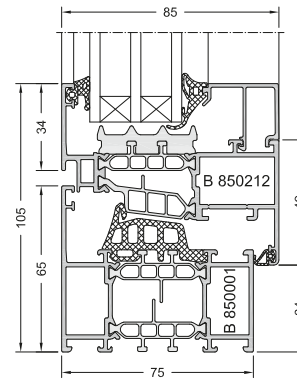

DÄMMUNGSVARIANTEN

INSULATION VARIANTS

HUECK Lambda WS 075

eco

plus

pro