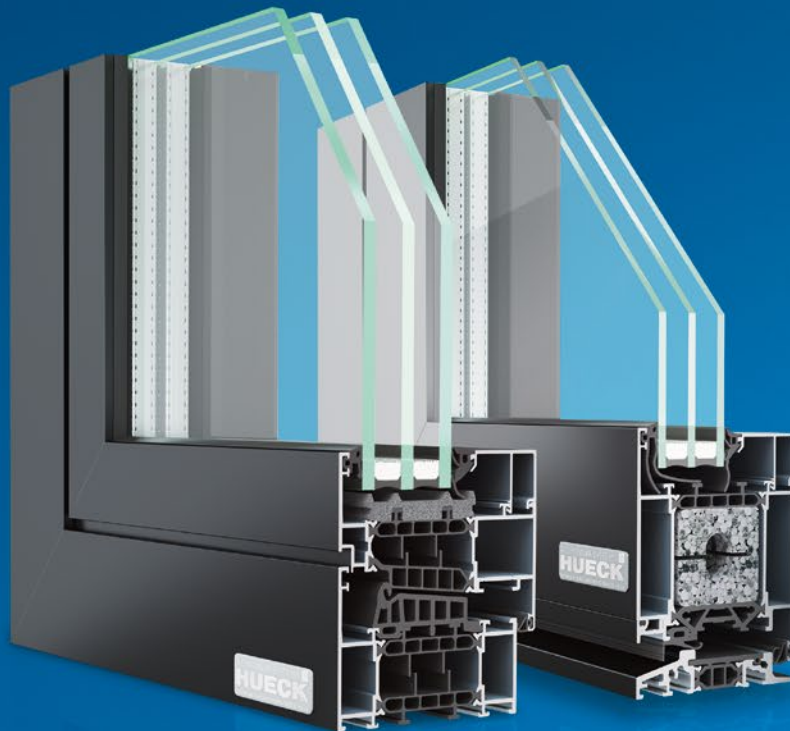

WÄRMEDÄMMUNG BIS PASSIVHAUS-STANDARD

Der moderne Städtebau stellt Bauträger, Planer und Architekten vor die Herausforderung, mit einem ganzheitlichen Ansatz möglichst umwelt- und ressourcenschonend zu arbeiten. Das passt zu HUECK Lambda WS/DS 075/090, denn schon bei der Entwicklung dieser zukunftsweisenden Systemlösung haben wir auf effizienten Ressourceneinsatz, gute Recyclingfähigkeit, gute Austausch- und Nachrüstbarkeit, geringe Wartung und lange Lebensdauer gesetzt.

Mit seiner intelligenten Konstruktion ermöglicht der Systembaukasten eine ausgewogene Balance von Energieeffizienz und Wirtschaftlichkeit. Mit zwei Bautiefen und drei Dämmstufen erfüllt das System die spezifische thermische Anforderung an das geplante Gebäude: von der wirtschaftlichen Lösung „WS/DS 075

eco“, über den erhöhten Standard „plus“, bis hin zu „WS 090 pro“, der zertifizierten Lösung im Passivhausstandard.

HUECK Lambda WS/DS 075/090 ist nach Cradle-to-Cradle (C2C) in Silber in Kombination mit dem Gen 4.0 Beschlag zertifiziert und verfügt über eine EPD. Eine gute Ökobilanz bietet zudem der Werkstoff Aluminium selbst, denn im Durchschnitt werden Aluminiumfenster rund 60 Jahre genutzt. Darüber hinaus ist Aluminium als Werkstoff ohne Qualitätsverlust und mit geringem Energieaufwand unendlich oft recyclingfähig. Aus diesem Grund wurde bereits eine ganze Reihe nach LEED Platin zertifizierten Objekten mit Fenstern, Türen und Fassaden von HUECK realisiert.

HUECK Thermo MANAGEMENT

- Verschiedene Dämm-Optionen: **eco**, **plus** und **pro**
- Geprüft bis Passivhaus-Standard
- Einfaches Upgrading durch unterschiedliche Dichtungen in den einheitlichen Profilgeometrien