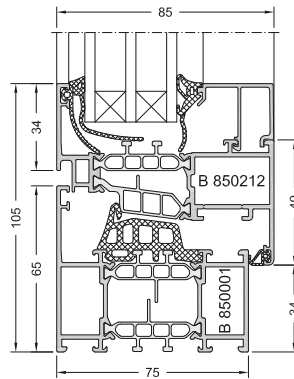

DÄMMUNGSVARIANTEN

INSULATION VARIANTS

HUECK Lambda WS 075

eco

plus

pro