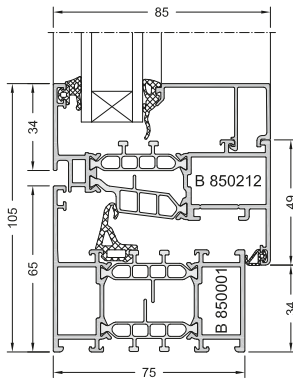

DÄMMUNGSVARIANTEN

INSULATION VARIANTS

HUECK Lambda WS 075

eco

plus

pro